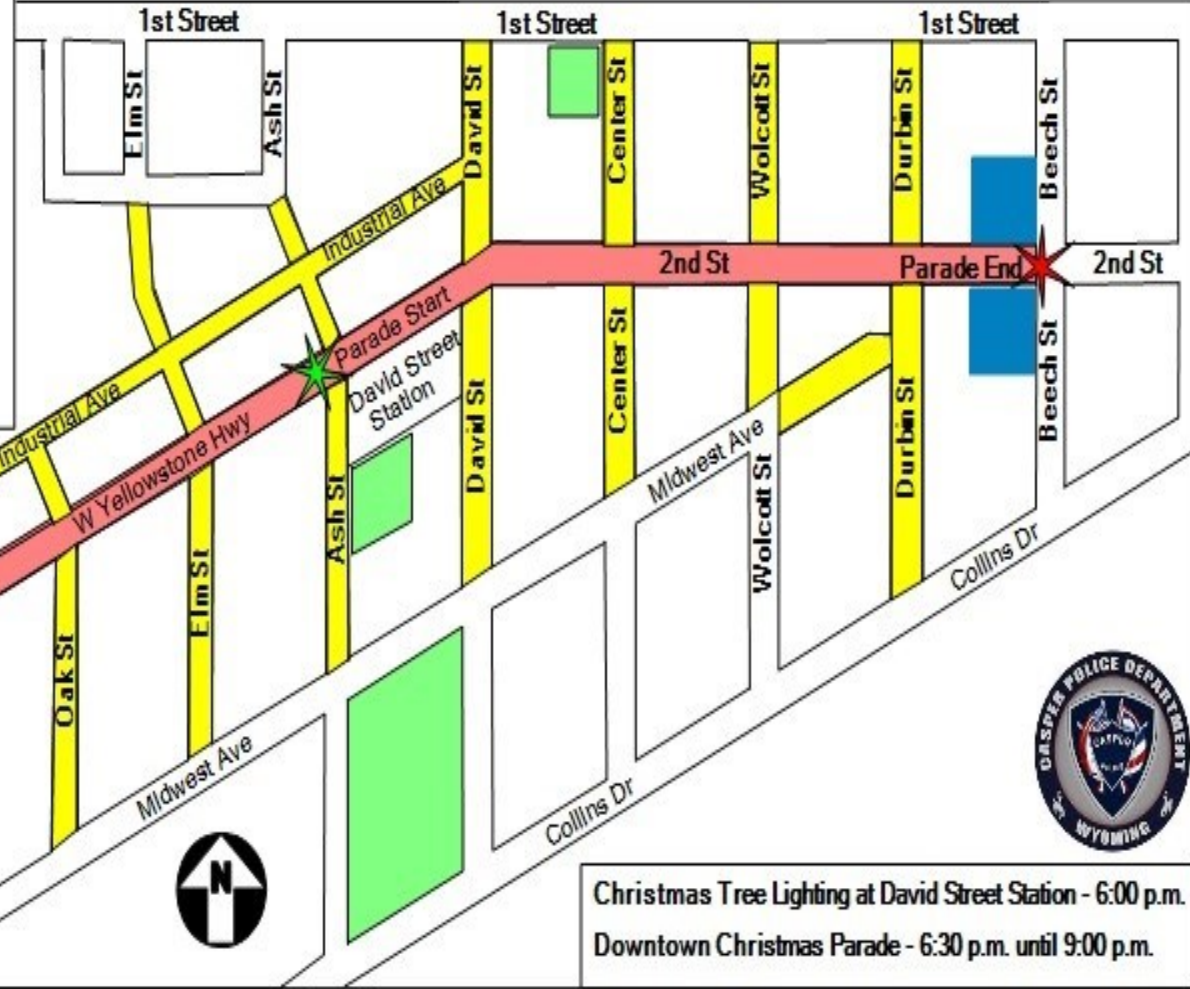

Christmas Celebration and Parade Route

Road closure times and locations

Legend:

-  Parade Route:
-  NO PARKING 4:00 p.m. through 9:00 p.m.
-  Reserved Disability Parking & Viewing
-  Free Parking
-  Parade Start Point
-  Parade End Point

Christmas Tree Lighting at David Street Station - 6:00 p.m.
 Downtown Christmas Parade - 6:30 p.m. until 9:00 p.m.